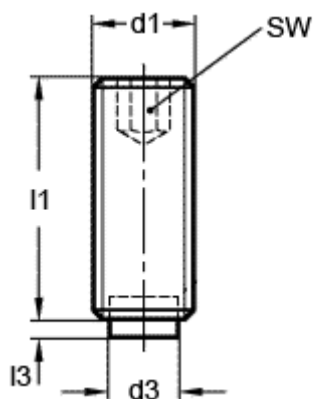

Data Sheet

Article number: 20931630

Description: E+G Grub screw
GN 913.3-M6-50-KU

Measures

$d1 = M6$
 $d3 = 4$
 $l1 = 50.0$
 $l3 = 1.3$
 $SW = 3.0$